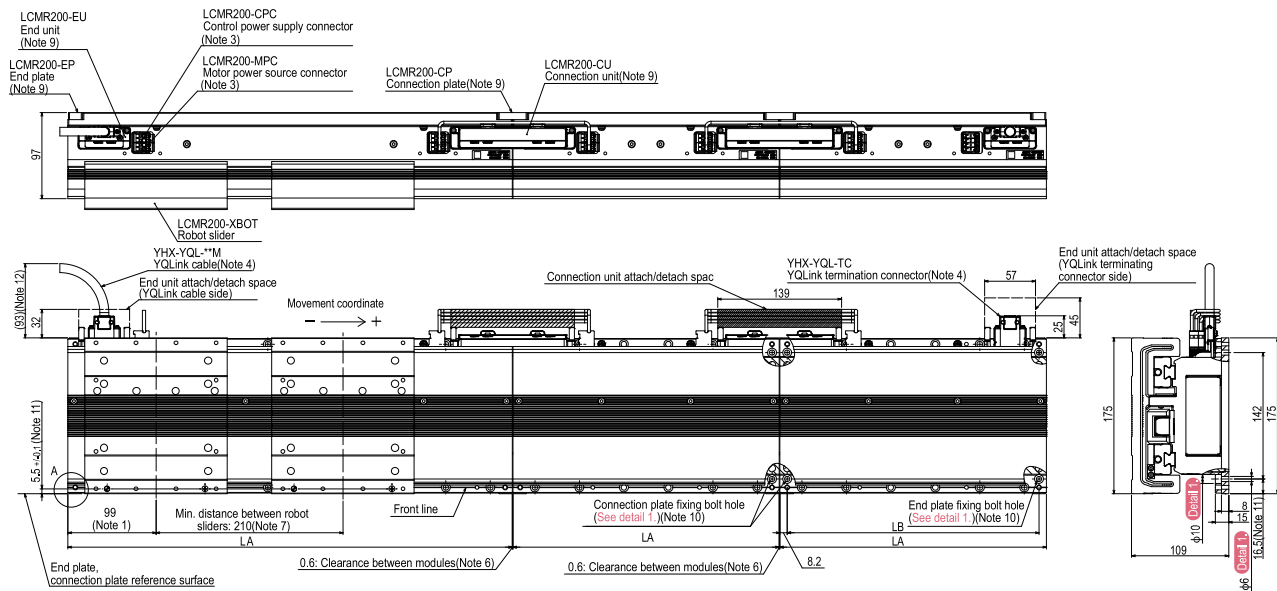

# LCMR200 Module connection and installation

Rear\* cable extraction

## LCMR200-B\*\*

Module type	LA	LB
LCMR200-B2	199.4	183
LCMR200-B3	299.4	283
LCMR200-B5	499.4	483
LCMR200-B10	999.4	983

## Linear module

Rear\* cable extraction